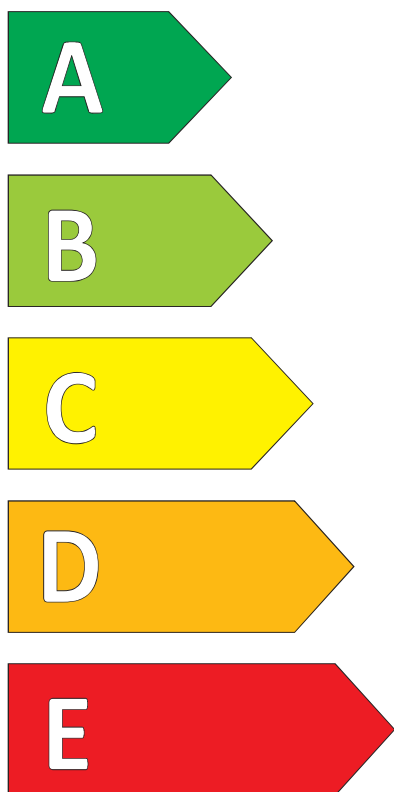

# Product Information Sheet

Delegated Regulation (EU) 2020/740

Supplier name or trademark	<b>YOKOHAMA</b>
Commercial name or trade designation	<b>BluEarth E70</b>
Tyre type identifier	<b>R1851</b>
Tyre size designation	<b>225/60R17</b>
Load-capacity index	<b>99</b>
Speed category symbol	<b>H</b>
Fuel efficiency class	<b>B</b>
Wet grip class	<b>C</b>
External rolling noise class	<b>B</b>
External rolling noise value	<b>70 dB</b>
Severe snow tyre	<b>No</b>
Ice tyre	<b>No</b>
Date of start of production	<b>50/16</b>
Date of end of production	<b>-</b>
Load version	<b>SL</b>
Additional information	<b>E70GZ</b>

# ENERG

**YOKOHAMA**

R1851

225/60R17 99 H

C1

**B**

**A**

**B**

**C**

**D**

**E**

**C**