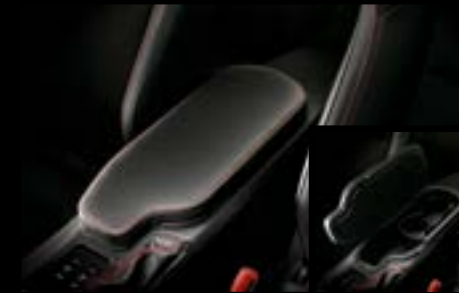

28 Ash Tray
SESECA1000
Interchangeable ash tray that fits into the centre console cup holder.
*Not compatible with Arm rest.

29 Cigarette Lighter
H6710CA100
Installs into the accessory socket location in the covered centre console pocket.