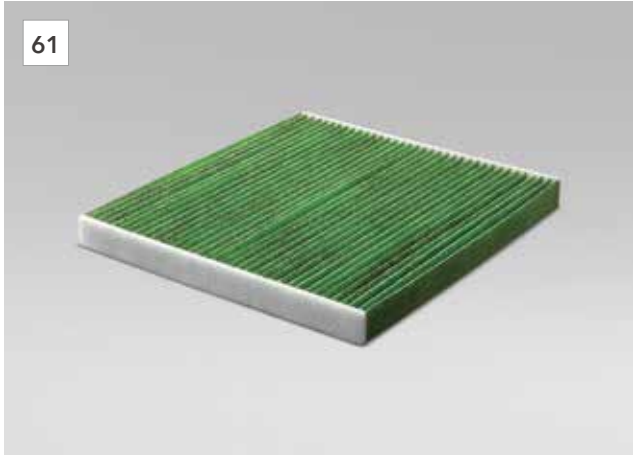

61

61 Green Cabin Air Filter
SEDNAN9001

Ensure perfectly clean air in the passenger compartment with our high-quality replacement filter featuring atmospheric and pollen dust removal, deodorisation, anti-virus, anti-bacteria, anti-fungus and anti-allergen functions.