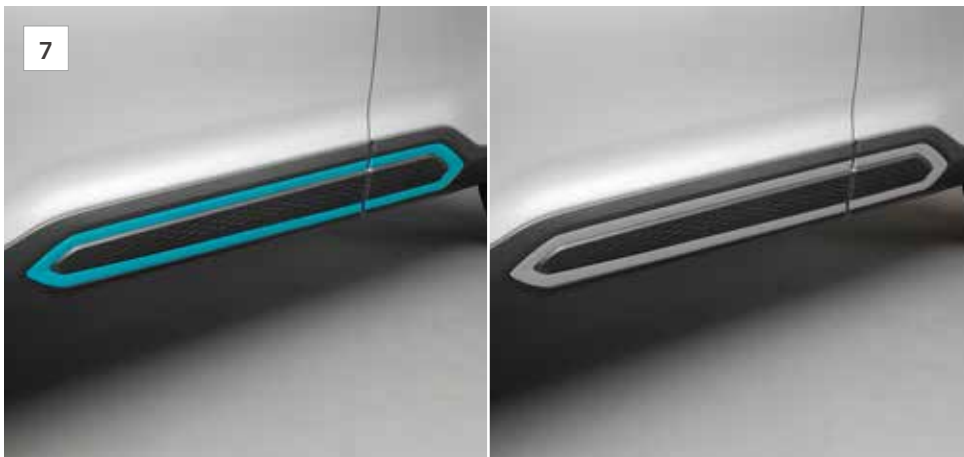

7 Door Under Garnish (Turquoise / Silver)
E5510SL100 / E5510SL120

Enhance your Forester's visual appeal with these stylish decoration elements. Available in silver and turquoise to complement your existing color scheme.