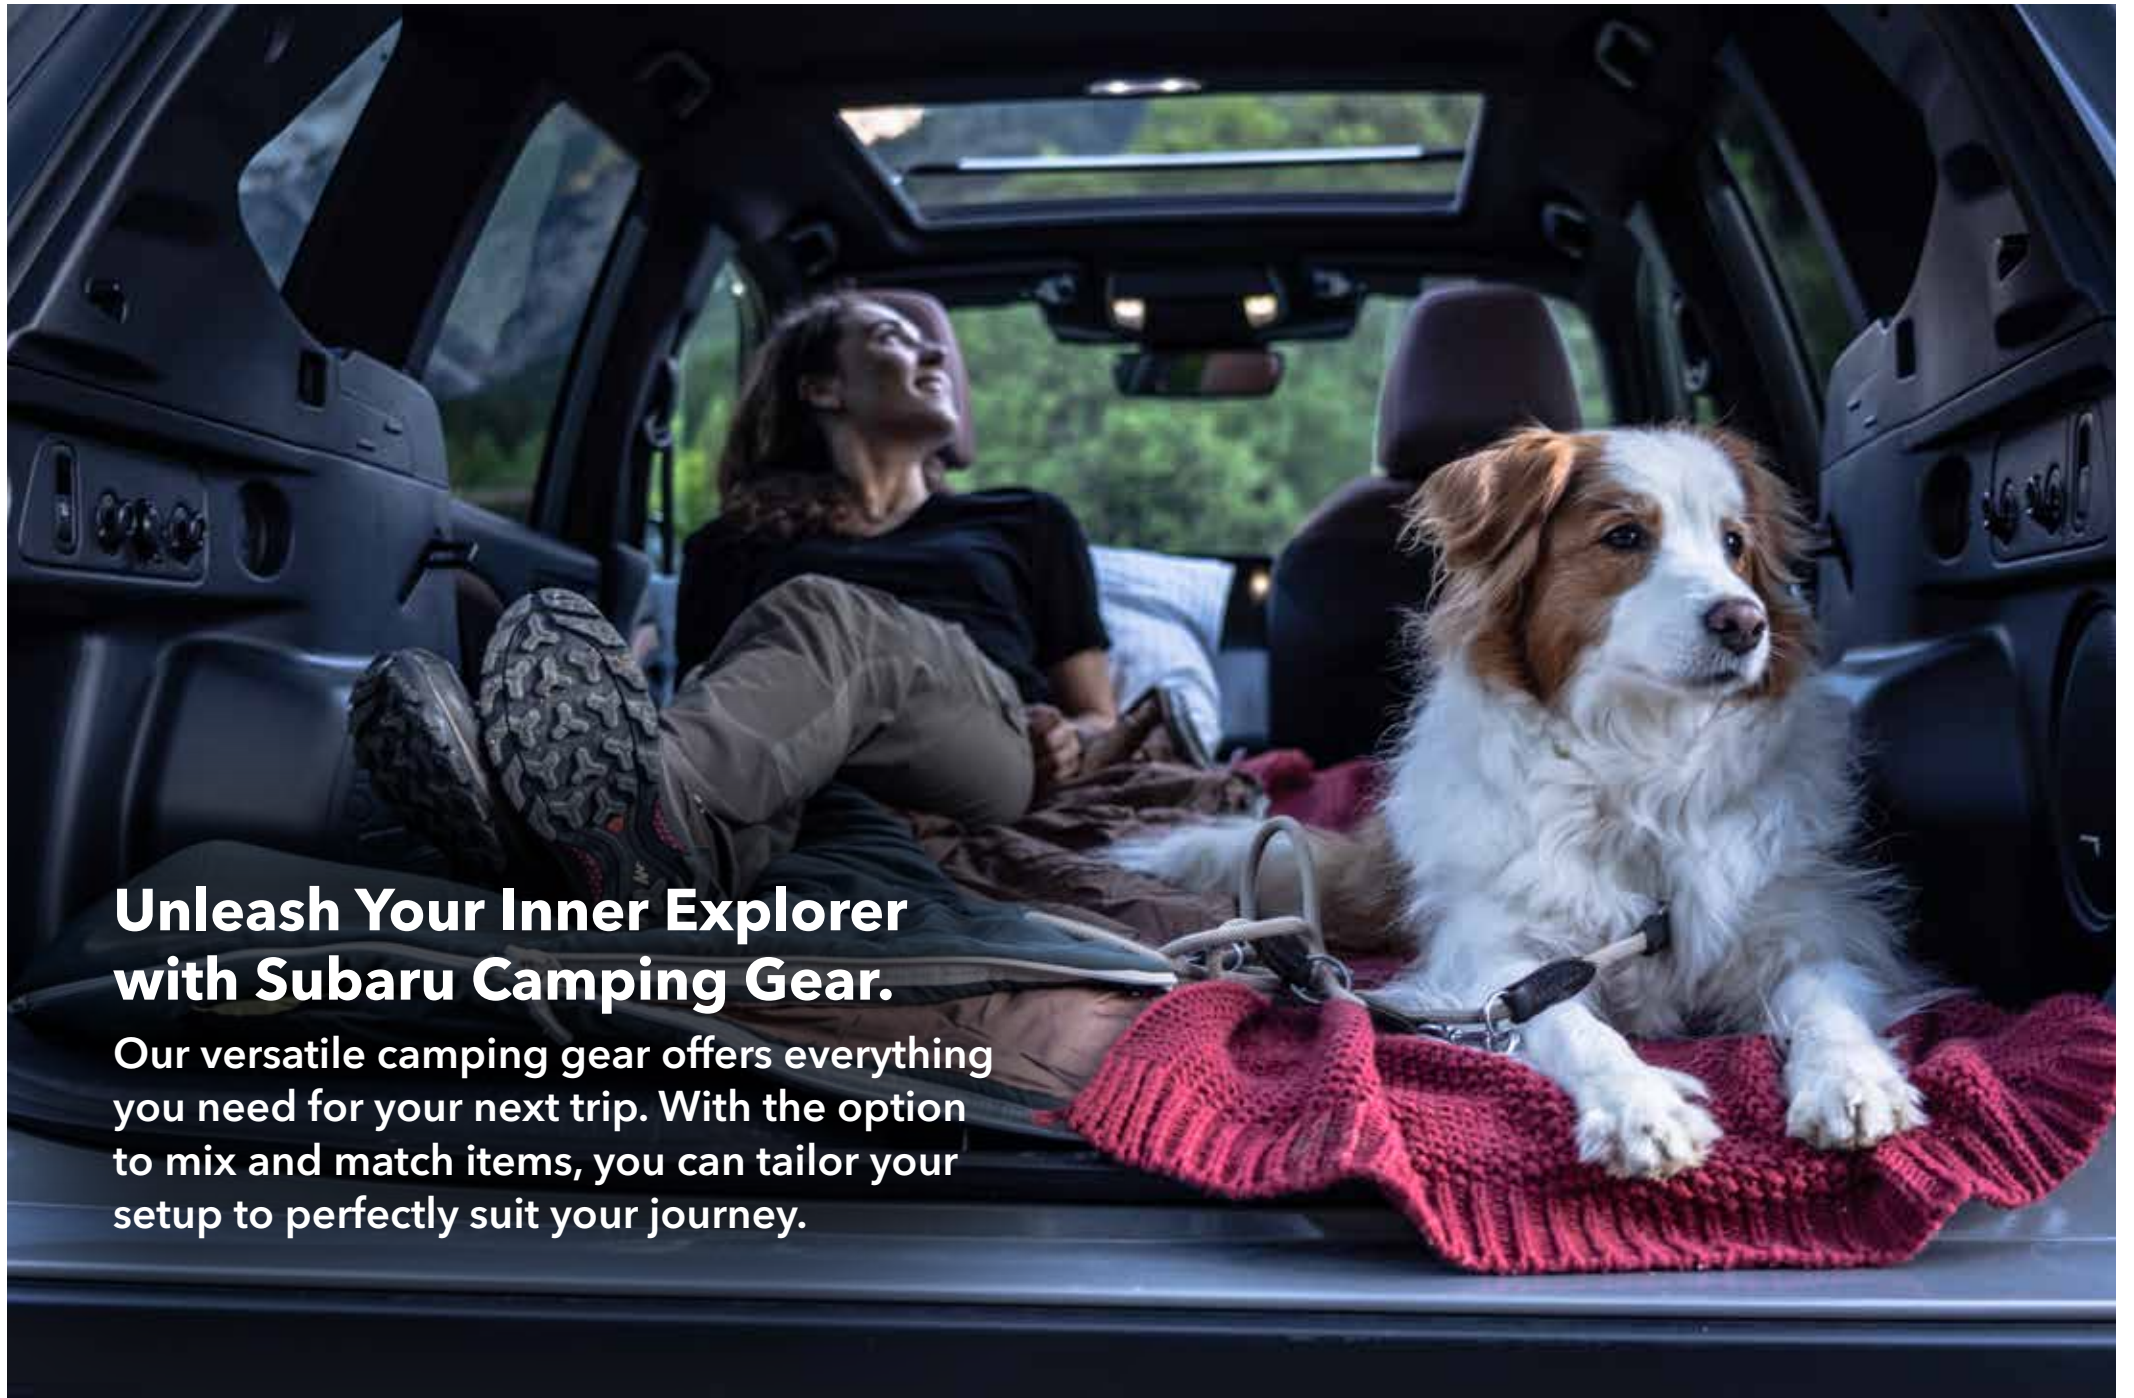

Unleash Your Inner Explorer with Subaru Camping Gear.

Our versatile camping gear offers everything you need for your next trip. With the option to mix and match items, you can tailor your setup to perfectly suit your journey.