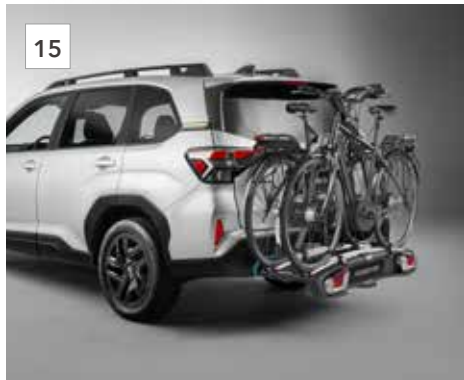

Specially designed for e-bikes, it provides secure and easy mounting for stress-free travel. Transports 2 bikes on the tow bar.
*Trailer hitch required. Max. weight: 1 bike - 30kg, 2 bikes - 60kg.

15

15 Rear Bicycle Holder 2bike 13pin
E365EFJ200