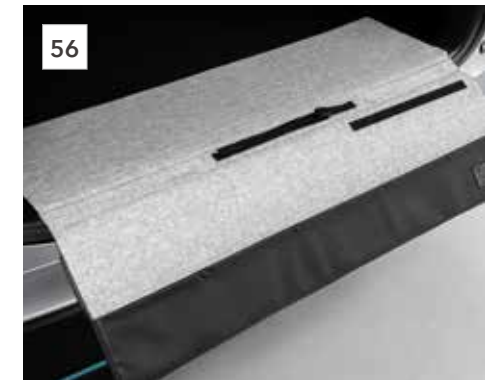

56 Cargo Bench Cushion
R0010SL000

Add comfort and convenience with our cargo bench cushion. It's foldable, easy to carry, and features a waterproof surface, making it perfect for use both in and out of your vehicle.