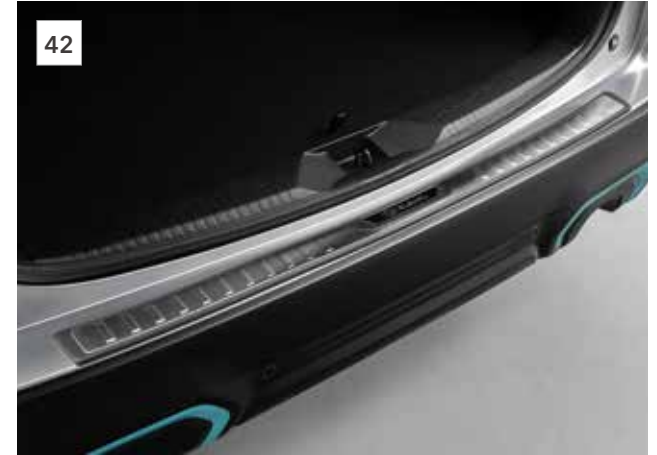

42 Cargo Step Panel (Stainless steel)
E771OSL000

Safeguard your rear bumper with our stainless steel cargo step panel. Designed for durability and ease of use, it protects from scratches when loading and unloading cargo.