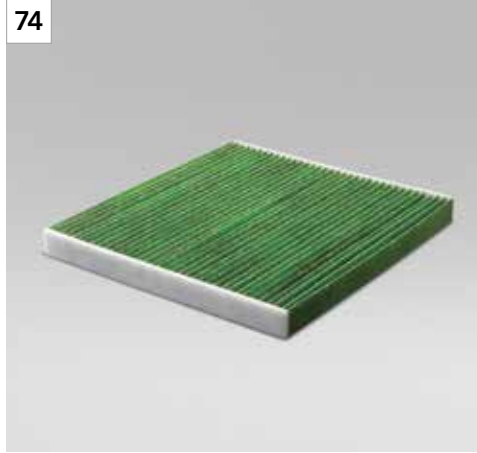

SEBLFL9000

Keeps your rear view clean from dust and dirt by spraying water onto the camera lens when cleaning the rear window.

74

74 Green Cabin Air Filter

SEDNFL9000

High-quality replacement filter featuring atmospheric and pollen dust removal, deodorisation, anti-virus, anti-bacteria, anti-fungus and anti-allergen functions to ensure perfectly clean air in the passenger compartment..