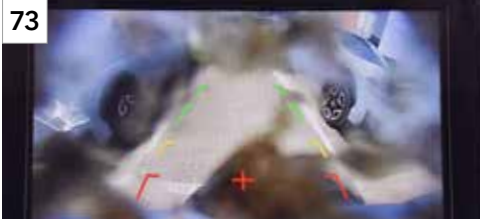

78 Tyre Repair Kit

SETSZA4002

Easy-to-use, compact kit with puncture sealant and mini-compressor.

73