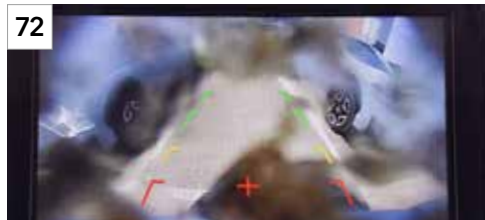

68

69

70 Rechargeable Flashlight

SESGFL1000

A pocket-size rechargeable flashlight that is plugged directly into the cigarette lighter socket. The flashlight has an output of 130 Lumen with a 100m beam distance as well as a focus-function.