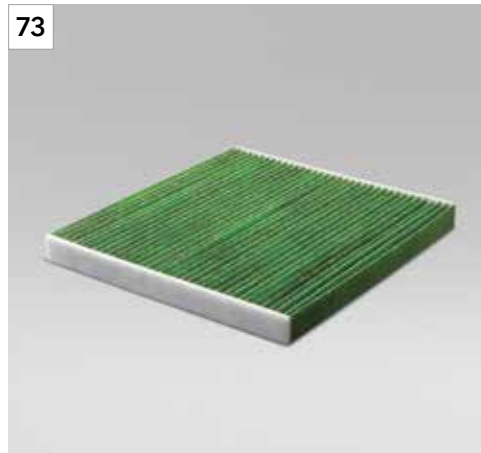

68

69

70 Rechargeable Flashlight

SESGFL1000

A pocket-size rechargeable flashlight that is plugged directly into the cigarette lighter socket. The flashlight has an output of 130 Lumen with a 100m beam distance as well as a focus-function.