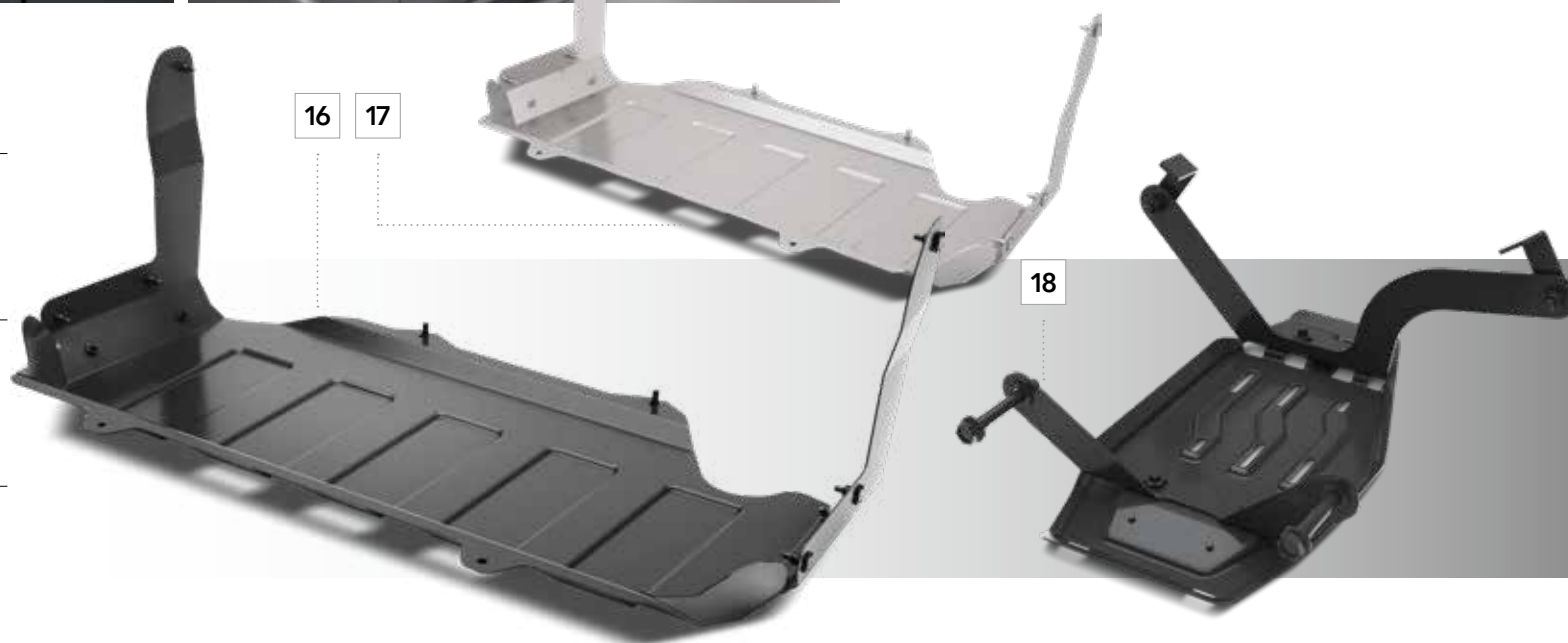

18 Differential Underguard

E515EFL201

Protects the underside of the rear differential from protruding rocks and stones.