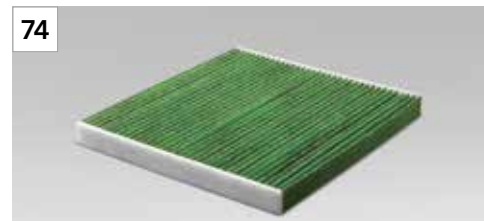

69

70

71

72

73

74

69 Rechargeable Flashlight

SESGFL1000

A pocket-size rechargeable flashlight that is plugged directly into the cigarette lighter socket. The flashlight has an output of 130 Lumen with a 100m beam distance as well as a focus-function.

70 Sound Upgrade System

SECNYA6001

Plug&Play sound upgrade solution with dedicated wiring harness and integrated crossover. Digital class D. 4-channel amplifier, MOSFET technology for brilliant sound. RMS output at 4 Ohm 4 x 50 Watt, max output 300 Watt. .

71 Navigation System without / with DAB

SECNFL6000 / SECNFL6100

DVD multimedia station with built-in navigation & 7inch Touch Panel Control, WVGA color Digital LCD monitor (LED Backlight) 800 x 480 pixels, Apple CarPlay® and Apple Music® Radio available (incl. Siri®), RDS Tuner with FM-noise canceller, 4x50W Power Output, Graphic 15-band EQ, Subwoofer Control.

72 Rear View Camera Cleaner

SEBLFL9000

Keeps your rear view clean from dust and dirt by spraying water onto the camera lens when cleaning the rear window.

73 Automatic Folding Door Mirrors

SEECFL3000

The mirrors will fold automatically when locking the vehicle and will open again when unlocking the vehicle.

74 Green Cabin Air Filter

SEDNFL9000

High-quality replacement filter featuring atmospheric and pollen dust removal, deodorisation, anti-virus, anti-bacteria, anti-fungus and anti-allergen functions to ensure perfectly clean air in the passenger compartment.

75 Spare Bulb Kit

SEHASG8010

LED replacement units not included. Contents may differ from the picture.

76 Tyre Repair Kit

SETSya4001

Easy-to-use, compact kit with puncture sealant and mini-compressor.

75

76