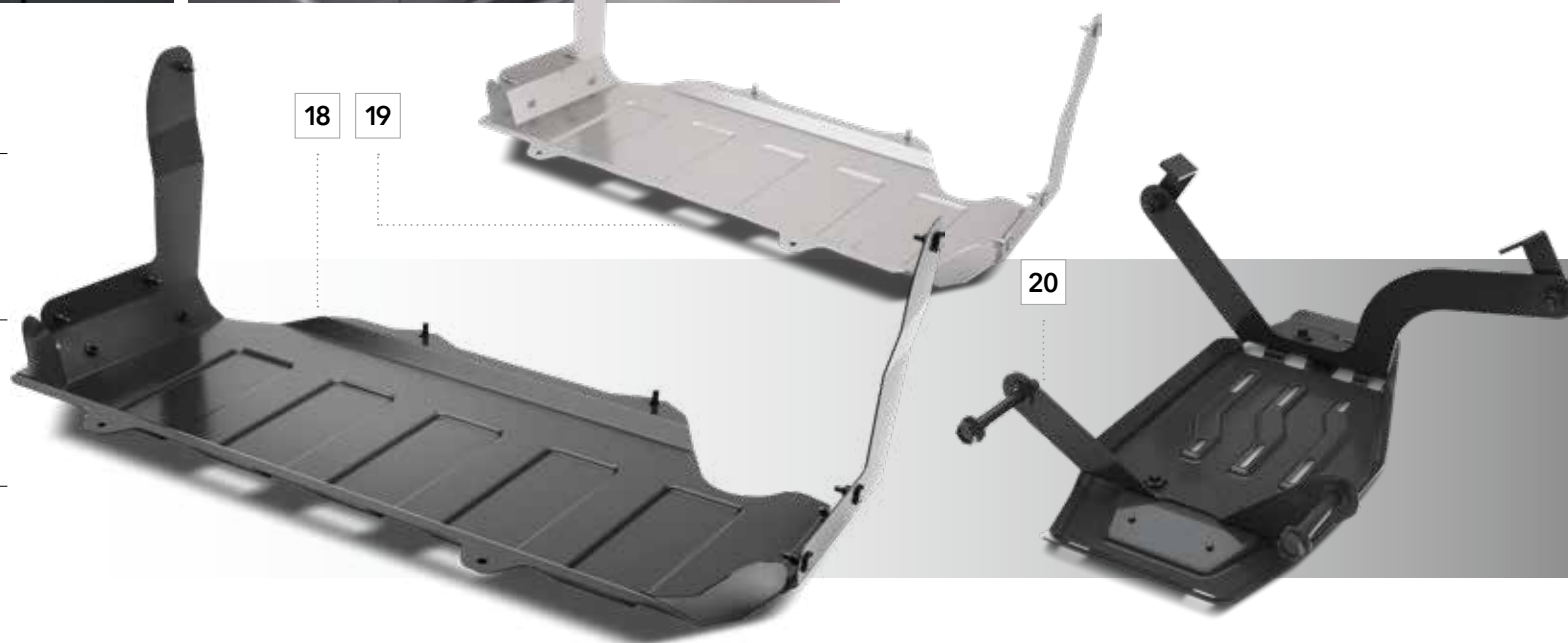

20 Differential Underguard

E515EFL200

Protects the underside of the rear differential from protruding rocks and stones.