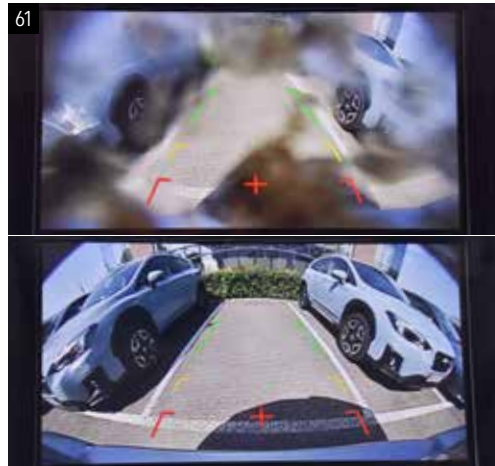

61 Rear View Camera Cleaner

SEBLAL9000

Keeps your rear view clean from dust and dirt by spraying water onto the camera lens when cleaning the rear window.