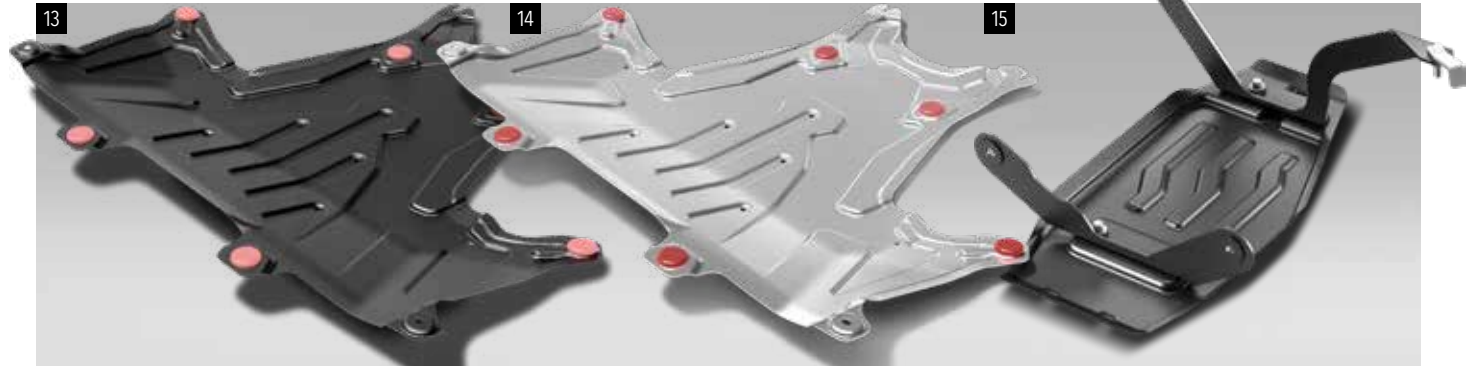

15 Differential Under Guard

E515EAL200

Protects the rear differential from protruding rocks and stones.
*Installation kit required.

16 Wheel Lock Kit

B327EYA000

Specially designed for anti-theft protection. Requires a special lug wrench.