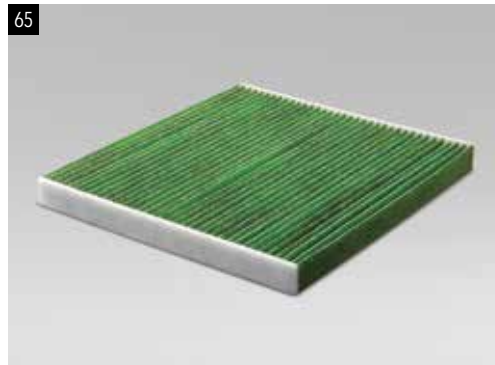

64

64 Tyre Repair Kit

SETSYA4001

Easy-to-use, compact kit with puncture sealant and mini-compressor.

65

65 Green Cabin Air Filter

SEDNAJ9000

High-quality replacement filter featuring atmospheric and pollen dust removal, deodorisation, anti-virus, anti-bacteria, anti-fungus and anti-allergen functions to ensure perfectly clean air in the passenger compartment.