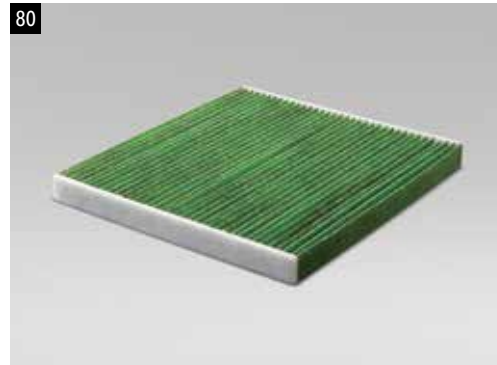

80 Green Cabin Air Filter

SEDNFJ9000

High-quality replacement filter featuring atmospheric and pollen dust removal, deodorisation, anti-virus, anti-bacteria, anti-fungus and anti-allergen functions to ensure perfectly clean air in the passenger compartment.