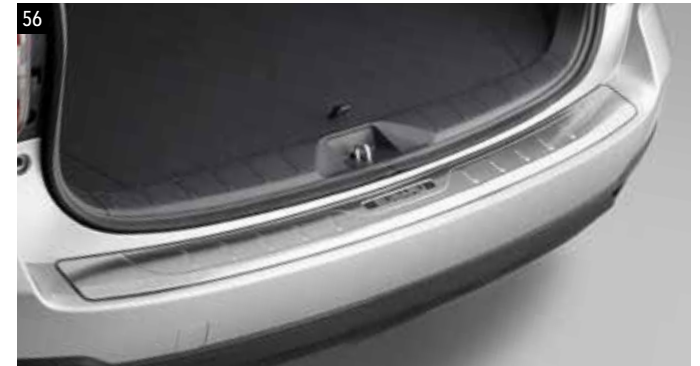

56 Cargo Step Panel (Stainless)

E7710SG000

Protects rear bumper from scratches.

57 Cargo Tray Deep

J515ESG100

Extra protection for the luggage space. Suitable for fishing and hunting.

*Recommended to be used together with SENLSG1000.

Not in combination with Dog Guard (G/M).