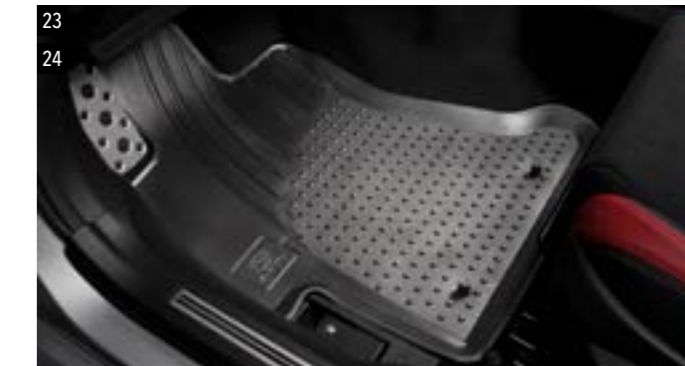

23 Rubber Mat Front (LHD / RHD)

J501EVA000 / J501EVA000RH

24 Rubber Mat Rear

J501EVA010

Custom-fit, heavy-duty rubber mats protect the floor from the elements.
*In combination with Front set.

25 Side Sill Plate

E1010FJ100

Elegant stainless-steel sill plate equipped with a Subaru logo.
*Front set.