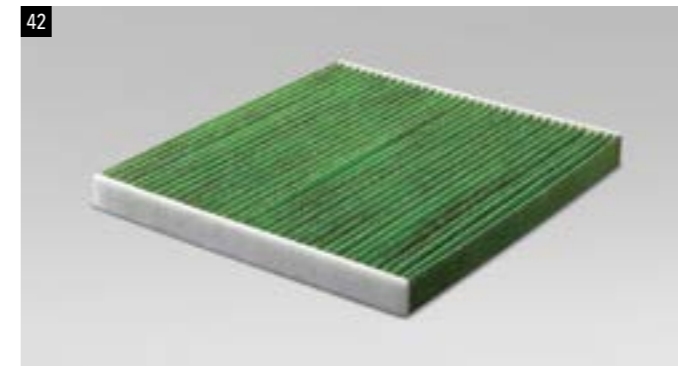

42 Green Cabin Air Filter

SEDNFJ9000

High-quality replacement filter featuring atmospheric and pollen dust removal, deodorisation, anti-virus, anti-bacteria, anti-fungus and anti-allergen functions to ensure perfectly clean air in the passenger compartment.