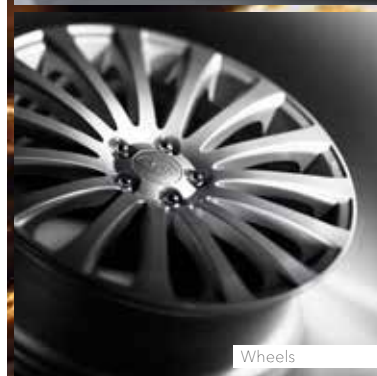

Trusted to define what you drive.

A Subaru gives you more out of the experience of driving. And out of living. With Genuine Subaru Accessories, you can enhance the built-in style, performance and utility of your Subaru Outback or Legacy. With the confidence of knowing that they're finely engineered, fit to perfection and built to last. Because they were made exclusively for you.

INDEX

- 4-7 **Exterior Styling**
- 8-9 **Exterior Styling / Exterior Protection**
- 10-13 **Utility**
- 14-15 **Wheels**
- 16-19 **Cargo**
- 20-23 **Interior**
- 24-25 **Electric / Safety**
- 26-27 **Application list**