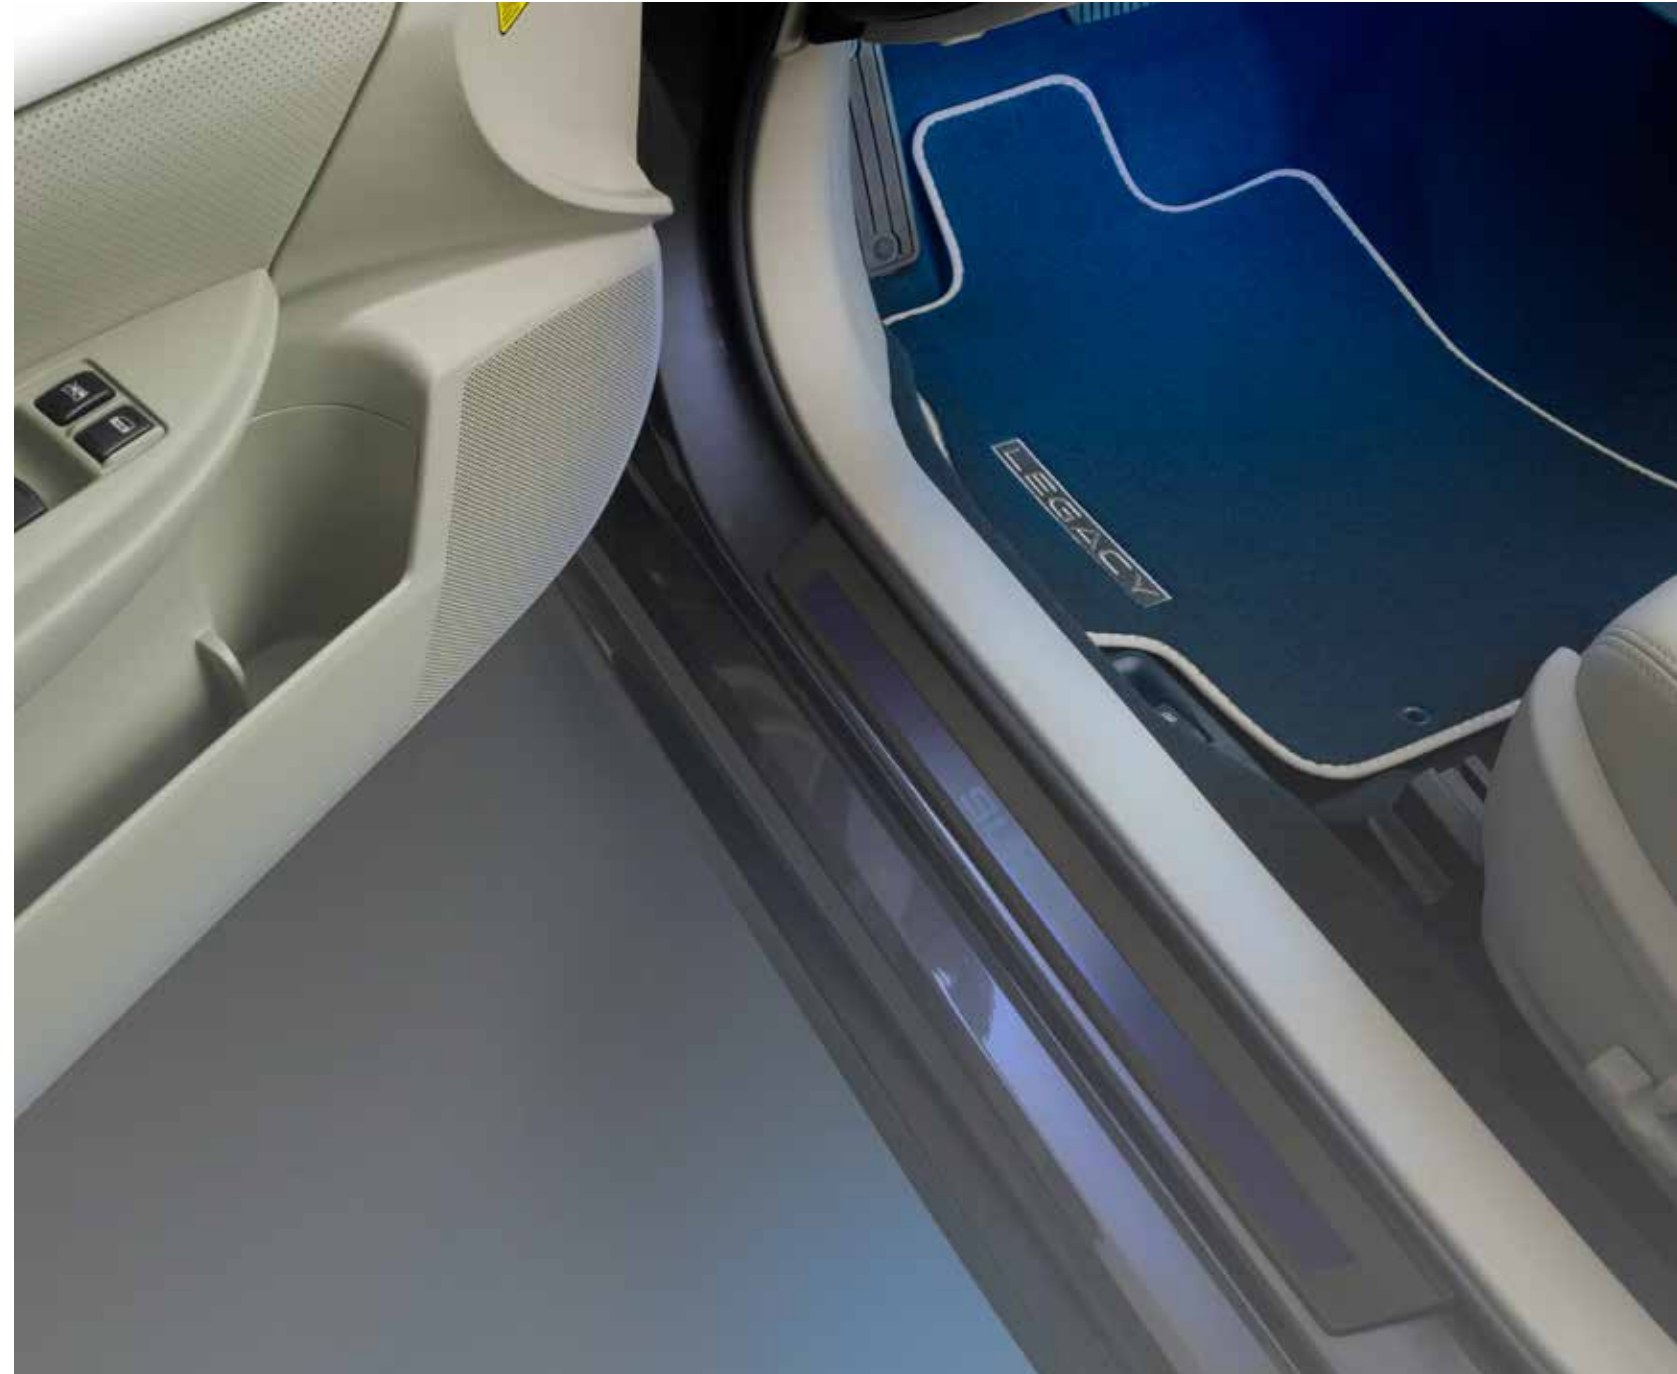

Enlightened ideas.

Smart designs for an enjoyable drive.

Electric/Safety

98 Navigation kit 6,1"

SEALAJ6000

6,1" WVGA touch screen, iPod and USB video playback, DVD/DivX/CD-R +/-R/RW, 4 x 50W amplifier, iGO PRIMO 2 Navigation, Bluetooth connectivity, MirrorLink™, Steering wheel control, Detachable faceplate, Touch, Drag and Flick Control, Text to Speech (TTS), TMC-tuner 3D Landmark icons, 3D city maps