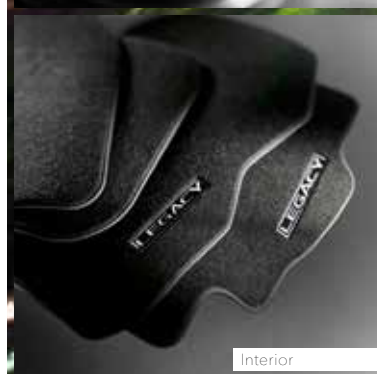

Trusted to define what you drive.

A Subaru gives you more out of the experience of driving. And out of living. With Genuine Subaru Accessories, you can enhance the built-in style, performance and utility of your Subaru Outback or Legacy. With the confidence of knowing that they're finely engineered, fit to perfection and built to last. Because they were made exclusively for you.

INDEX

- 4-7 **Exterior Styling**
- 8-9 **Exterior Styling / Exterior Protection**
- 10-13 **Utility**
- 14-15 **Wheels**
- 16-19 **Cargo**
- 20-23 **Interior**
- 24-25 **Electric / Safety**
- 26-27 **Application list**